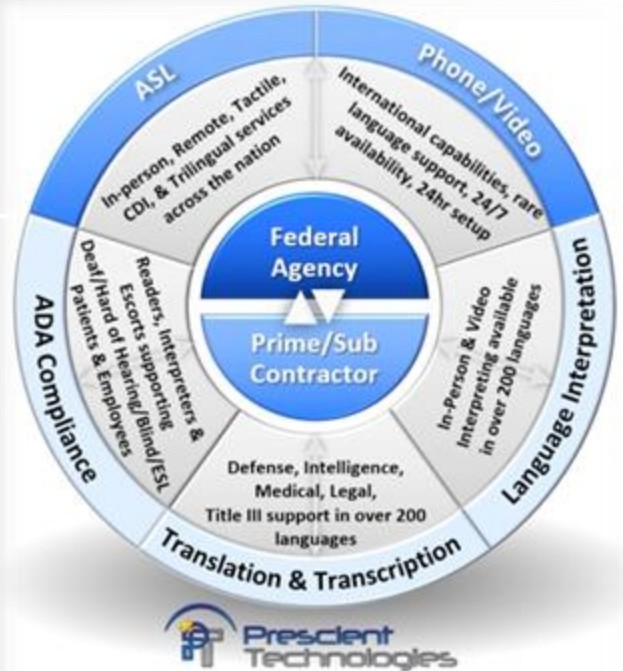

- ✓ On-site and remote
- ✓ Defense, Intelligence, Medical, Legal
- ✓ Over 300 Languages
- ✓ International Capabilities

ADA Compliance

- ✓ Escorts
- ✓ Readers
- ✓ Interpreters

Interpretation

- ✓ On-site/Remote Interpreting
- ✓ Video interpreting
- ✓ Phone interpreting

ASL Services

- ✓ Onsite and remote services on nationwide

CERTIFICATIONS

SDVOSB, HUBZone, Small Business, SDB

CLEARANCE

None at this time, but several employees have clearances

GWACs

VECTOR (Sub to Piper Coughlin)